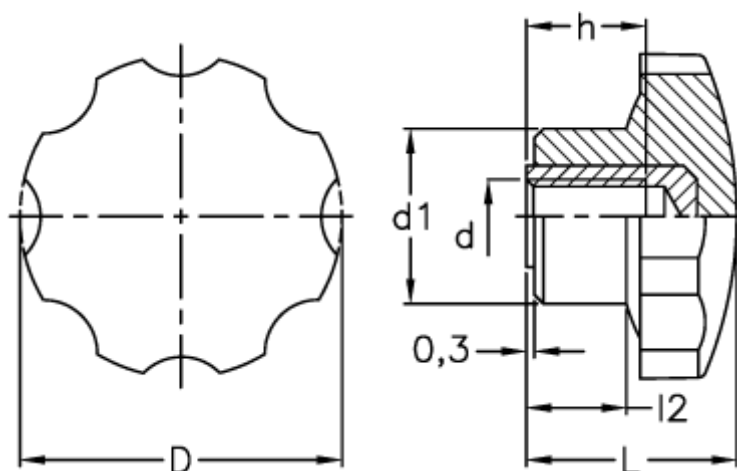

Data Sheet

Article number: 2302073431

Description: E+G Lobe knob
VH.153/62 B-M10

Measures

D	= 62
d1	= 24
d 6H	= M10
h	= 17
L	= 35
l2	= 13